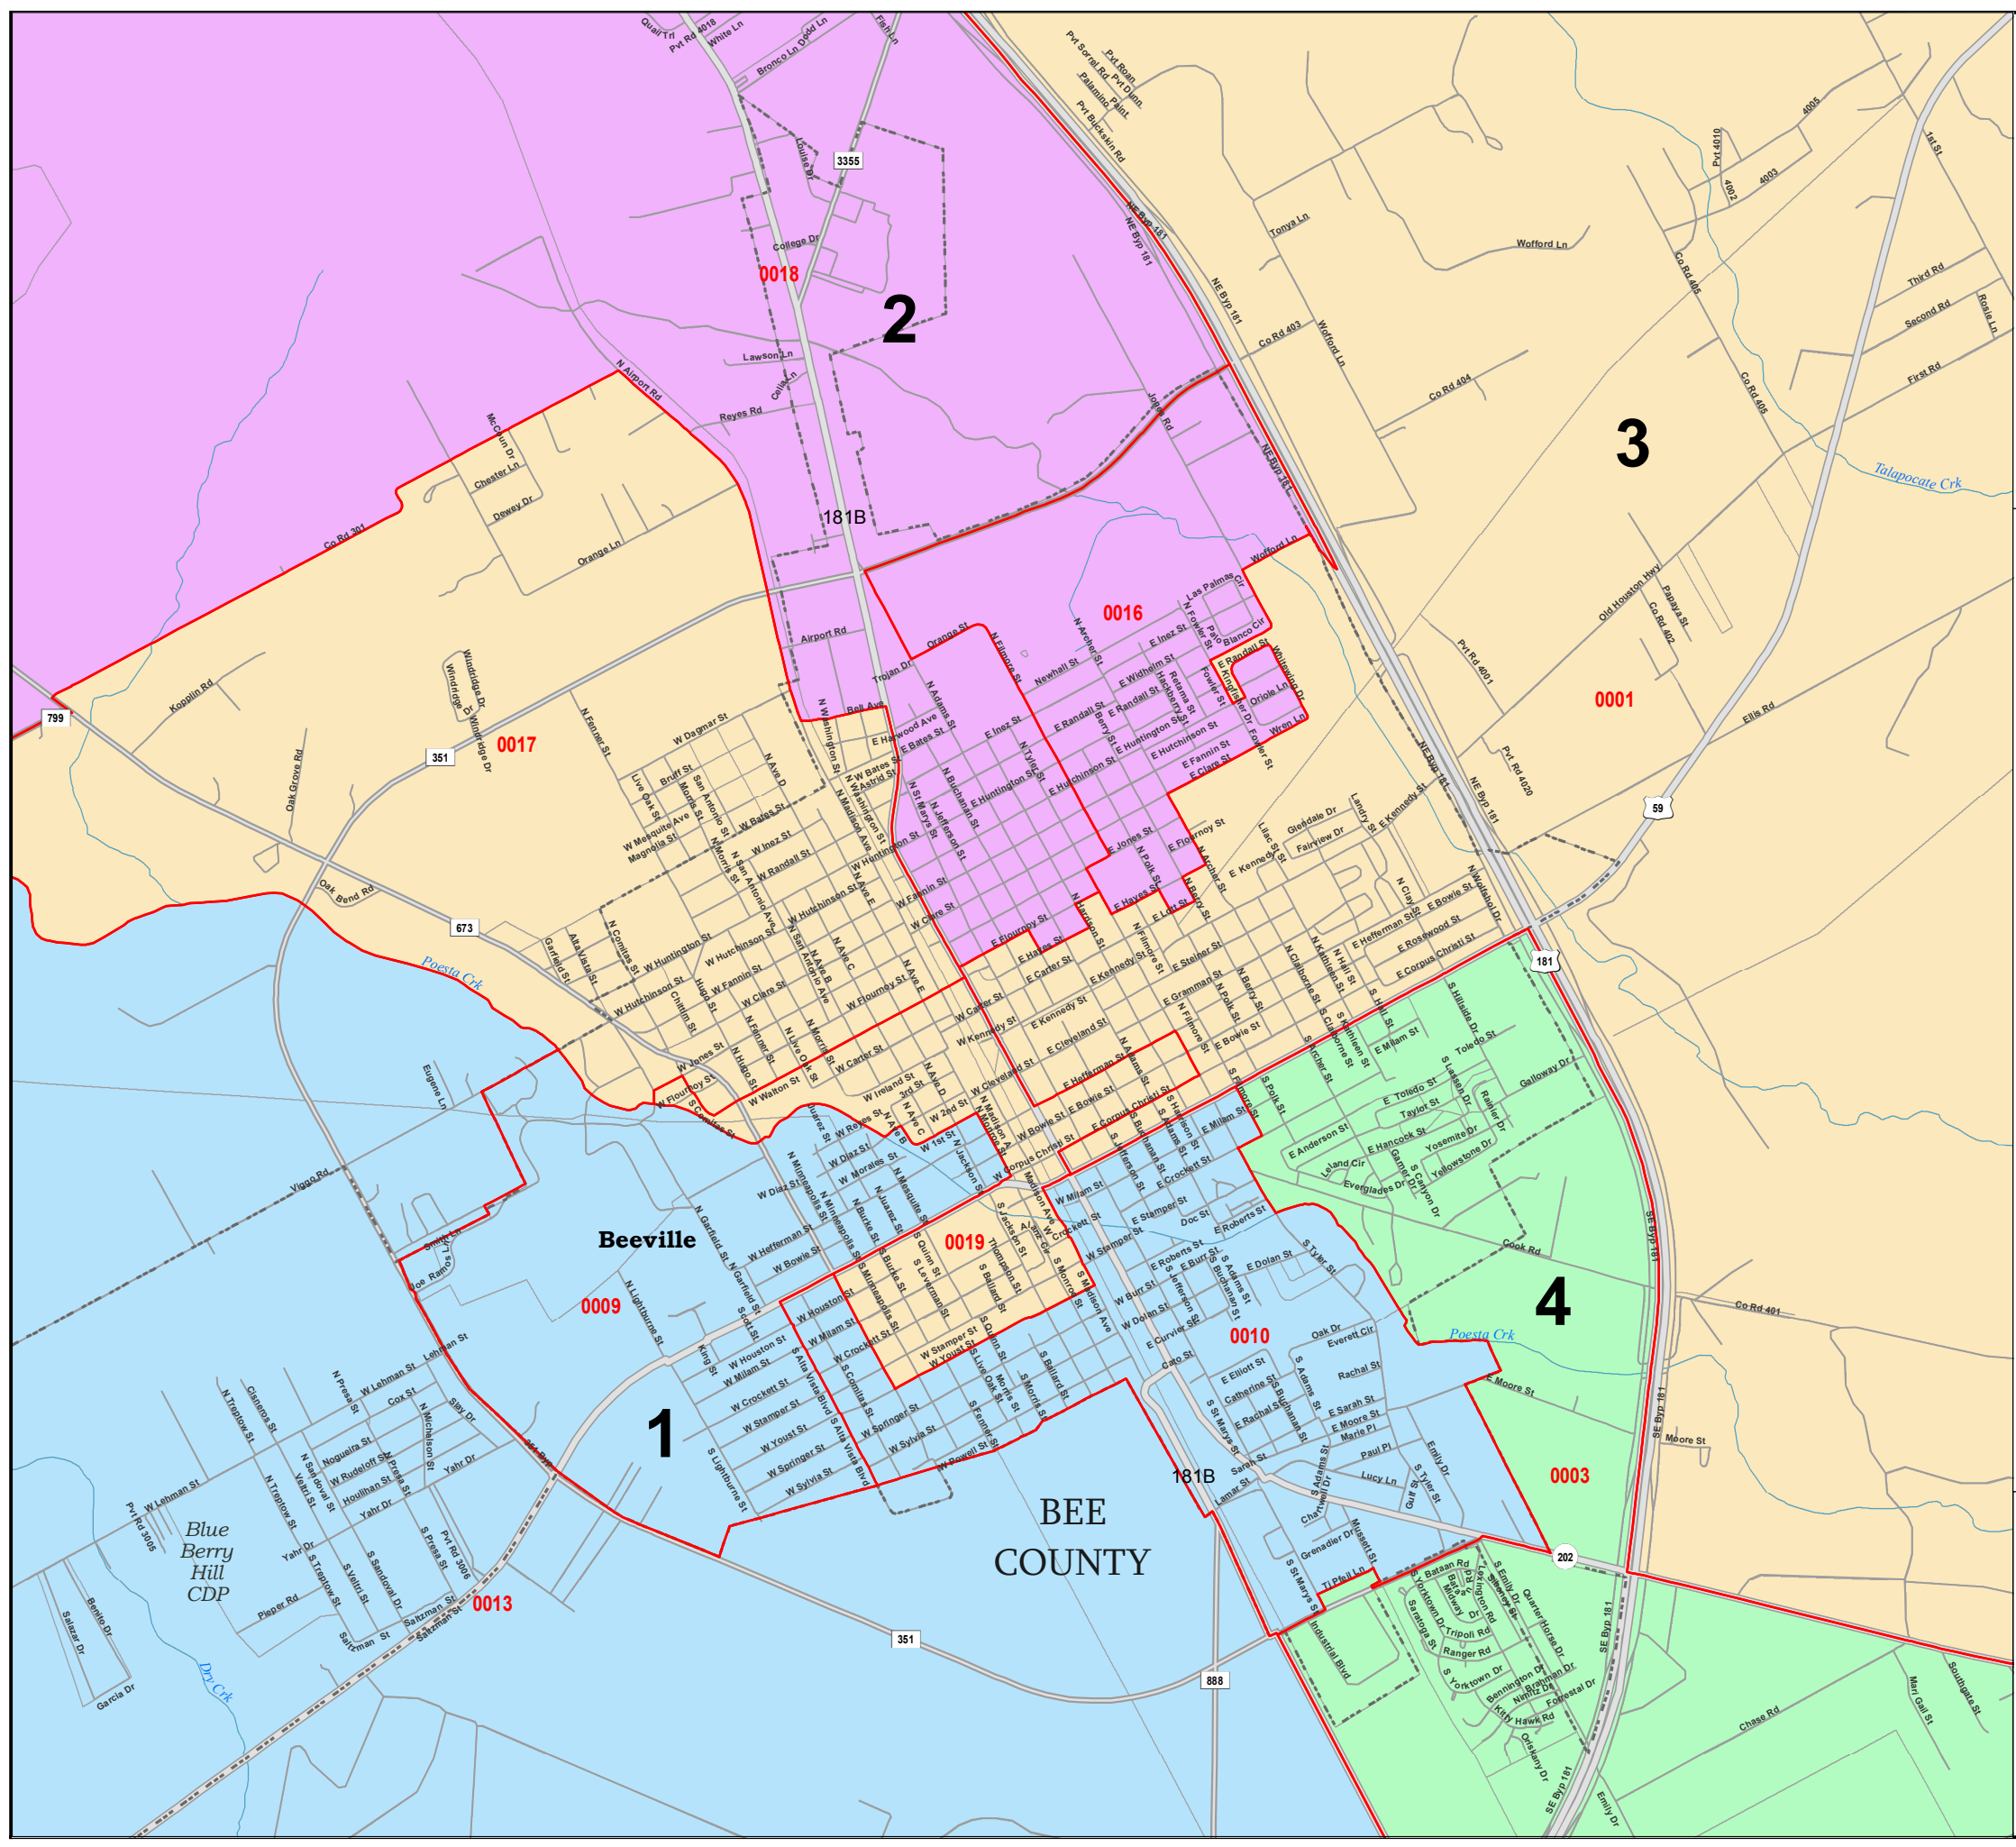

# BEEVILLE

## Bee County Commissioner Precincts with 2017 Election Precincts

-  **Cities**
-  *Census Designated Places (CDPs)*
-  **COUNTIES**
-  *Water*
-  *Streams*
-  **2017 Election Precincts**
-  **County Commissioner Precincts**

Boundaries other than for legislative, congressional, or State Board of Education districts are for informational purposes only and may be approximate.

2010 Census